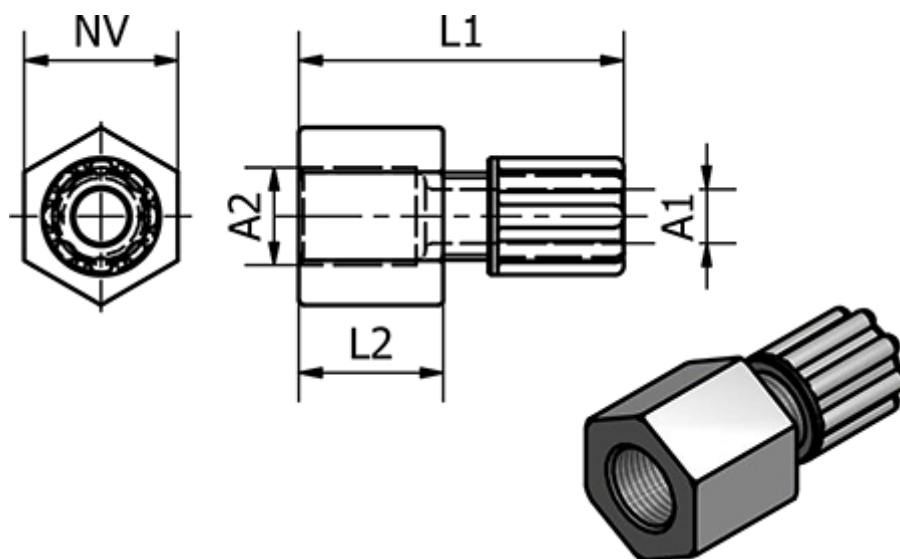

Data Sheet

Article number: 58612063

Description: Push-on 120.63, Ø8/10 - G 3/8"
Straight

Measures

Ext. Hose Diameter A1	= 8/10
L1	= 43
L2	= 15
NV	= 22
Thread A2	= G 3/8"